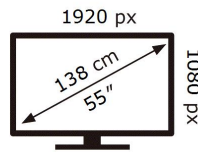

**ENERGY**

SAMSUNG

OH55F

**292** kWh/1000h

2019/2013