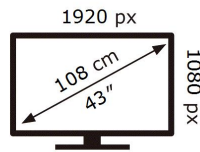

**ENERGY**

SAMSUNG

HG43EJ470MK

**65** kWh/1000h

2019/2013