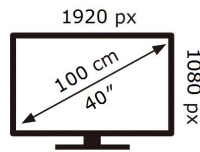

ENERGY

SAMSUNG

HG40EE590SK

60 kWh/1000h

2019/2013