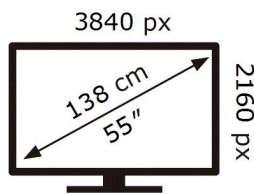

HG55TS030EB

155 kWh/1000h

ABCDEF **G**

HDR

169 kWh/1000h

2019/2013