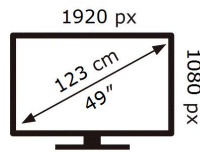

ENERGY

SAMSUNG

HG49EE690DB

70 kWh/1000h

2019/2013