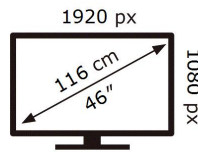

ENERGY

SAMSUNG

UD46E-B

144 kWh/1000h

2019/2013