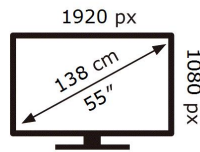

ENERGY

SAMSUNG

UM55H-E

120 kWh/1000h

2019/2013